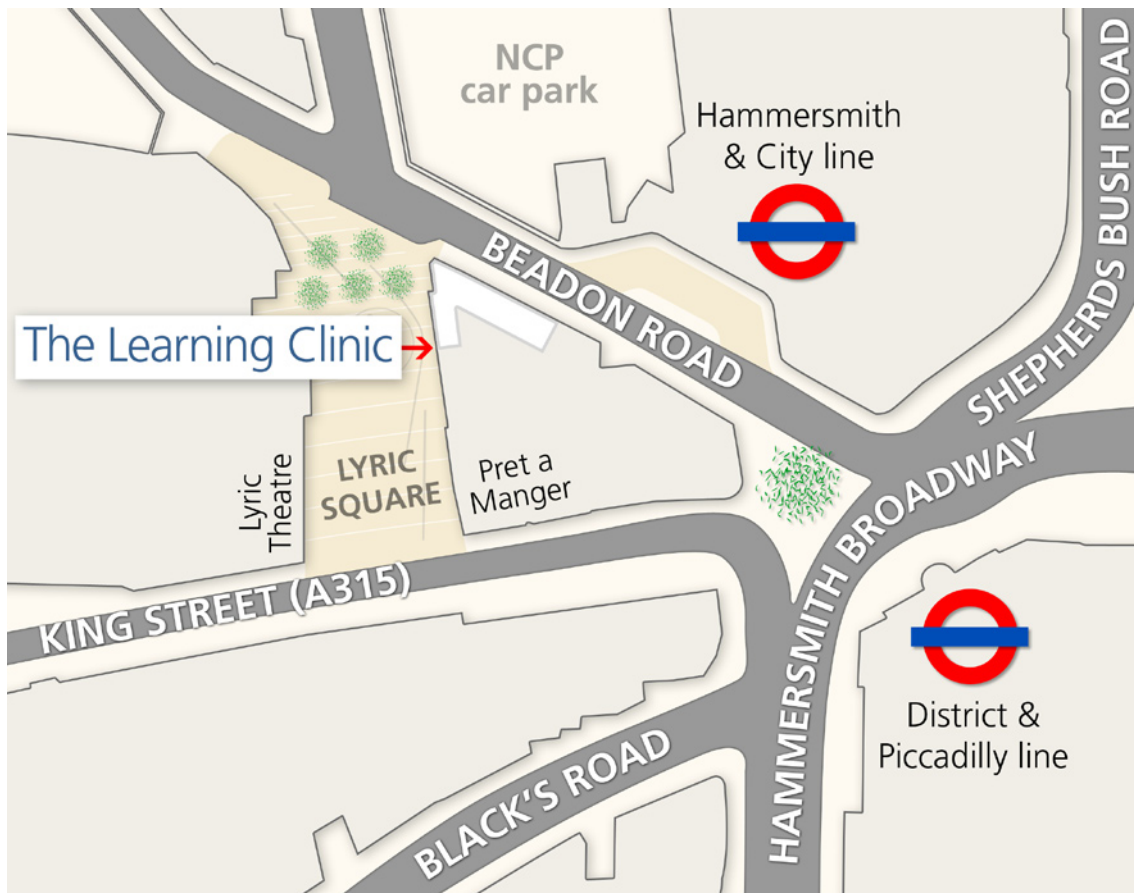

## Directions to London office

### By London Underground

We are less than 2 minutes walk from Hammersmith station on the Piccadilly, District and Hammersmith and City lines.

### By Car/parking

There are NCP car parks in the immediate vicinity of The Learning Clinic's office. Please use the AA route planner for directions to our office.